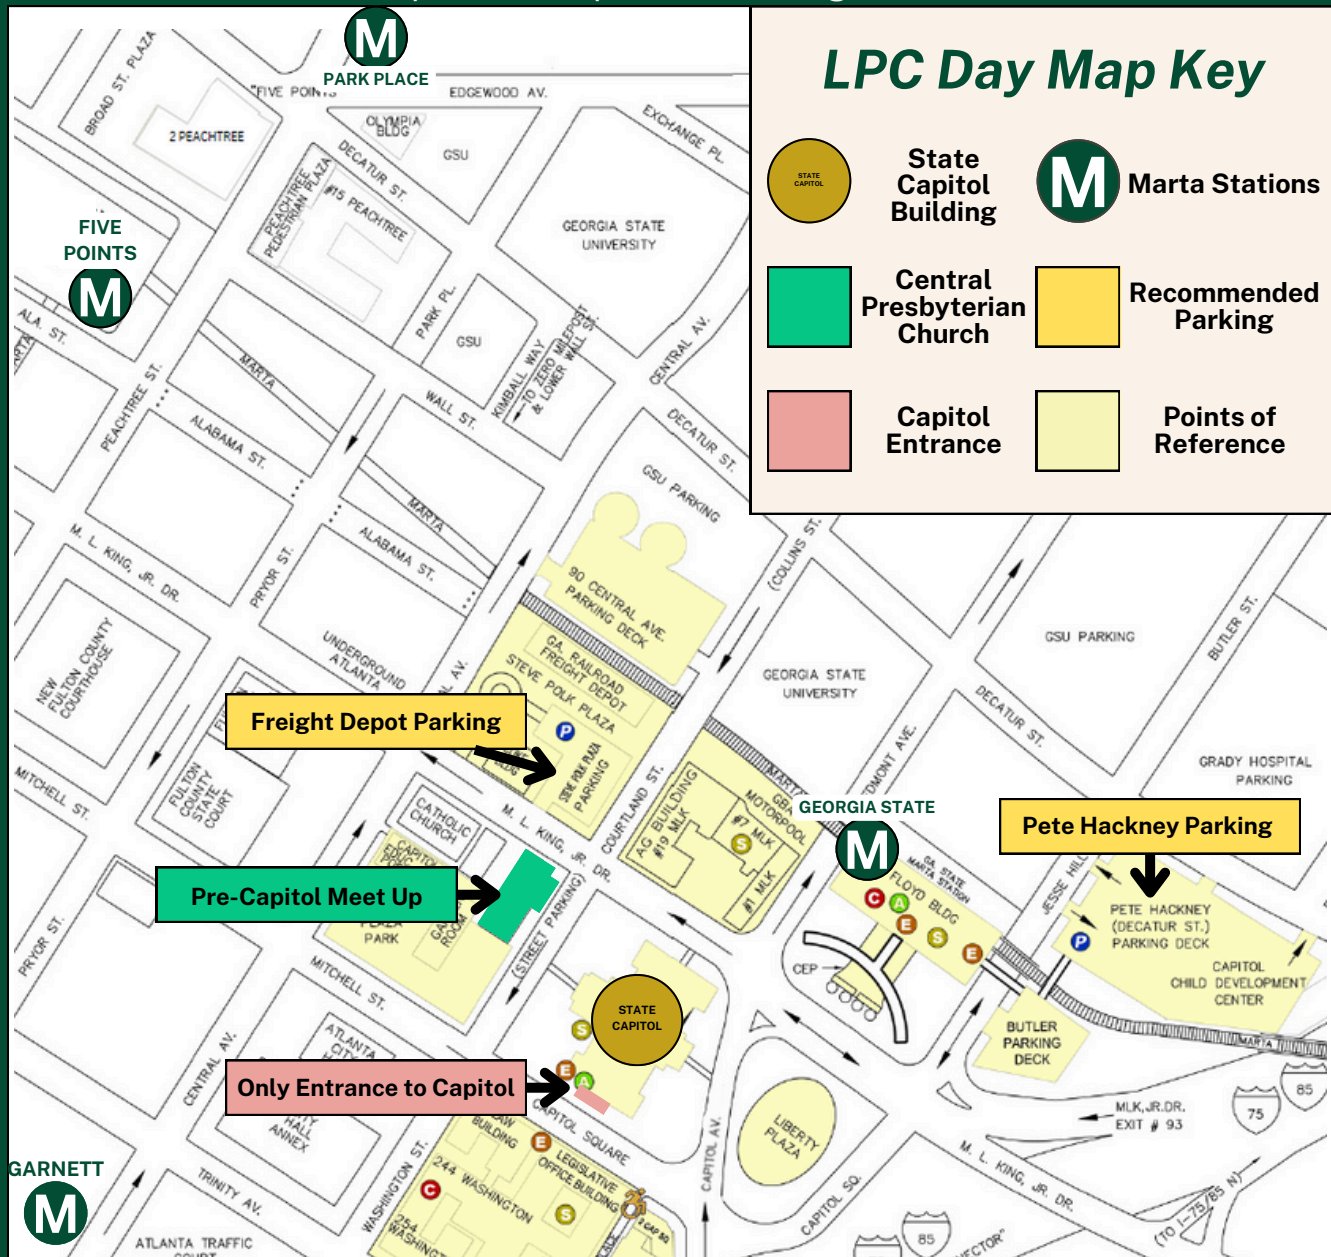

JOIN LPCA AT THE CAPITOL FOR LPC DAY

January 29th, 2025

State Capitol Building at Capitol Square, Atlanta, GA 30334
Pre-Capitol Meet Up at 201 Washington St SW, Atlanta, GA 30303

- ## Parking and Walking
- Here are the nearby parking lots and decks!
- The State Capitol Building, Pre-Capitol Meet Up at the Central Presbyterian Church, parking lots and decks, and Marta Stations are listed on the map to the left.*
- Pete Hackney Parking Deck**
 162 Jesse Hill Jr., Drive, Atlanta, GA
 Located at the corner of Jesse Hill Jr. Drive and Decatur Street
 In lane pay stations accept credit cards only
 - Steve Polk Parking Lot**
 65 Martin Luther King, Jr. Drive, Atlanta, GA
 Located near Underground Atlanta & Georgia Railroad Freight Depot
 - Capitol Lot Daily**
 218 Capitol Avenue, Atlanta, GA
 Located on Capitol Avenue near the State Capitol
 - Memorial Lot**
 80 Memorial Dr., S.W., Atlanta, GA
 Located at the corner of Memorial Drive and Capitol Avenue

North Springs, Sandy Springs, Dunwoody, Medical Center, Lindbergh Center

Coming From The North

North Springs, Sandy Springs, Dunwoody, Medical Center, Lindbergh Center

Coming From The Northeast

North Springs, Sandy Springs, Doraville, Chamblee, Brookhaven/Oglethorpe

Coming From The East

Indian Creek, Kensington, Avondale, East Lake, Edgewood, Inman Park

Coming From The Southeast

Indian Creek, Kensington, College Park, East Point, Lakewood, Oakland City

Coming From The South

Marta Stations near the Capitol and Pre-Capitol Celebration for LPC Day!

Station	Marta Lines	Walk time to..	State Capitol	Central Presbyterian
Five Points	All Lines		13 minutes	8 minutes
Georgia State	Blue/Green		5 minutes	4 minutes
Garnett	Red/Yellow		14 minutes	13 minutes